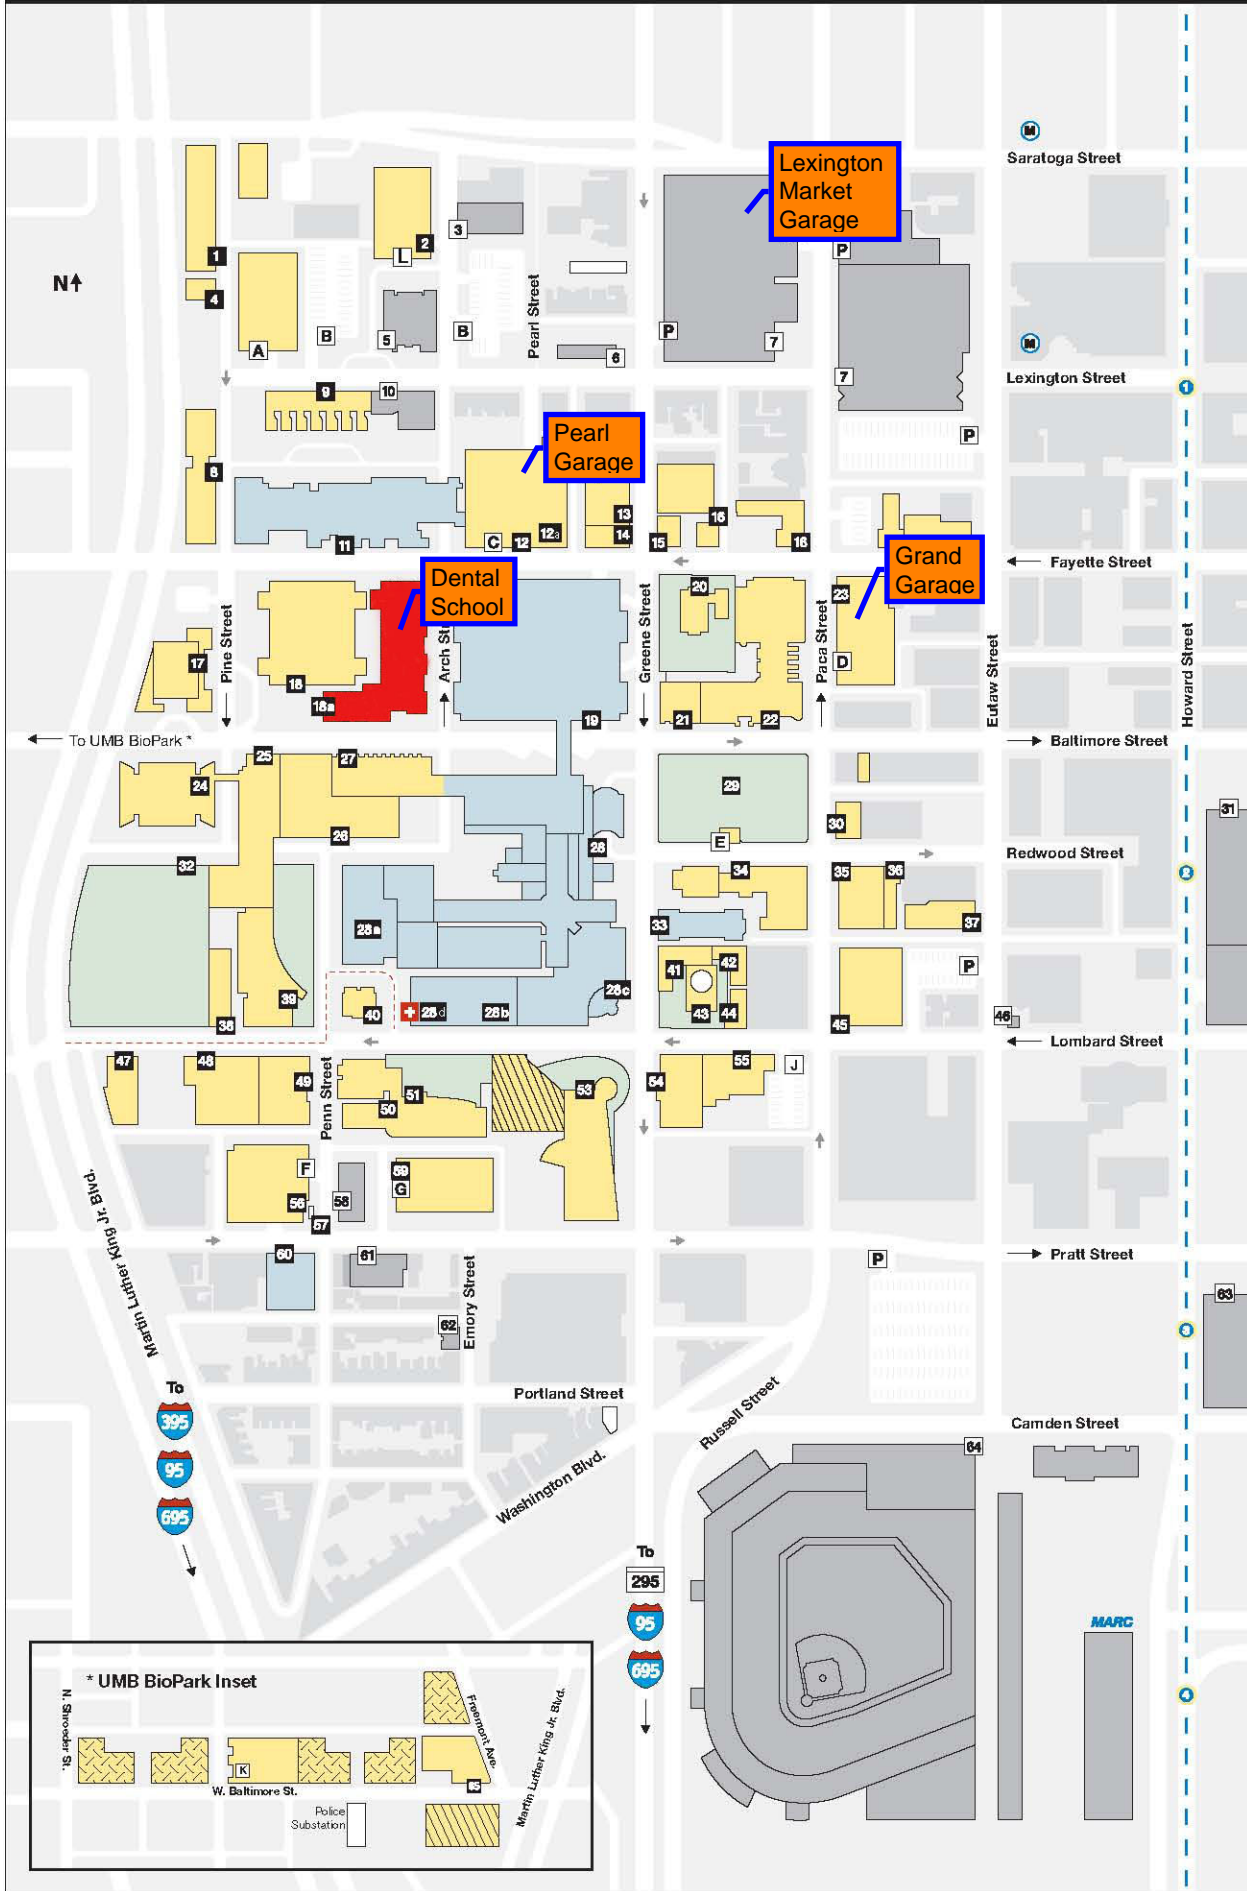

# University of Maryland, Baltimore Campus Map

## Map Key

- Open Space
- University Building
- Construction Area
- Future Construction
- UMMC Building
- Building of Interest
- Building Entrance
- Emergency Room Entrance
- Ambulances Allowed West on Lombard
- One-Way Street
- Public Parking

## Public Transportation

- M Metro Subway  
*Lexington Market Stop*
- MARC MARC Train  
*Camden Station*
- Light Rail Tracks

## Light Rail Stops

- 1 Lexington Market
- 2 University Center/ Baltimore Street
- 3 Convention Center
- 4 Camden Yards