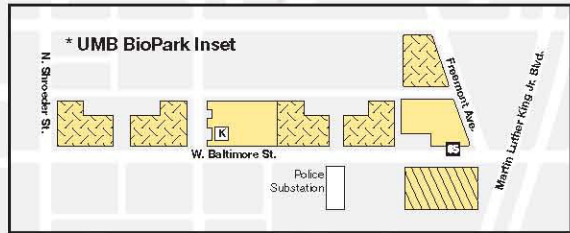

# University of Maryland, Baltimore Campus Map

## Map Key

- Open Space
- University Building
- Construction Area
- Future Construction
- UMMC Building
- Building of Interest
- Building Entrance
- Emergency Room Entrance
- Ambulances Allowed West on Lombard
- One-Way Street
- Public Parking

## Public Transportation

- M Metro Subway  
*Lexington Market Stop*
- MARC MARC Train  
*Camden Station*
- Light Rail Tracks

## Light Rail Stops

- 1 Lexington Market
- 2 University Center/ Baltimore Street
- 3 Convention Center
- 4 Camden Yards